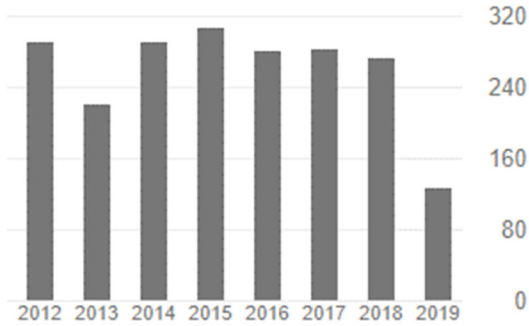

Google Scholar

Citation indices	All	Since 2011
Citations	2216	1330
h-index	26	20
i10-index	50	40

	All	Since 2014
Citations	3096	1568
h-index	30	20
i10-index	59	41

	All	Since 2018
Citations	5050	2128
h-index	38	23
i10-index	110	60