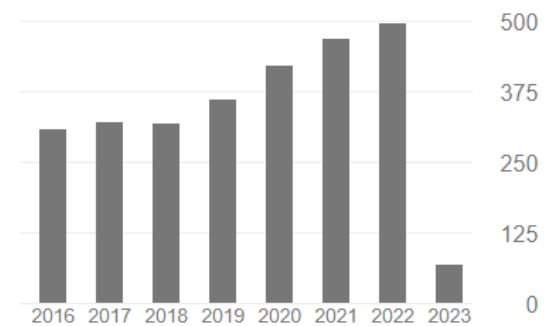

Google Scholar

Citation indices	All	Since 2011
Citations	2216	1330
h-index	26	20
i10-index	50	40

	All	Since 2014
Citations	3096	1568
h-index	30	20
i10-index	59	41

	All	Since 2018
Citations	5050	2128
h-index	38	23
i10-index	110	60