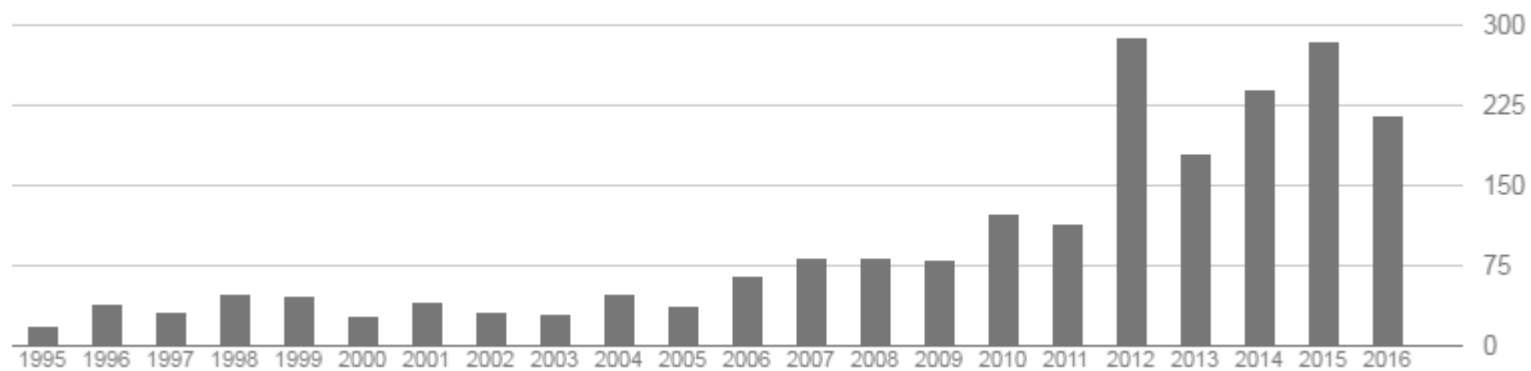

Google Scholar

Citation indices	All	Since 2011
Citations	2216	1330
h-index	26	20
i10-index	50	40

Citations per year

Updated on December 14, 2016 (including journal papers, conference papers, and project reports)