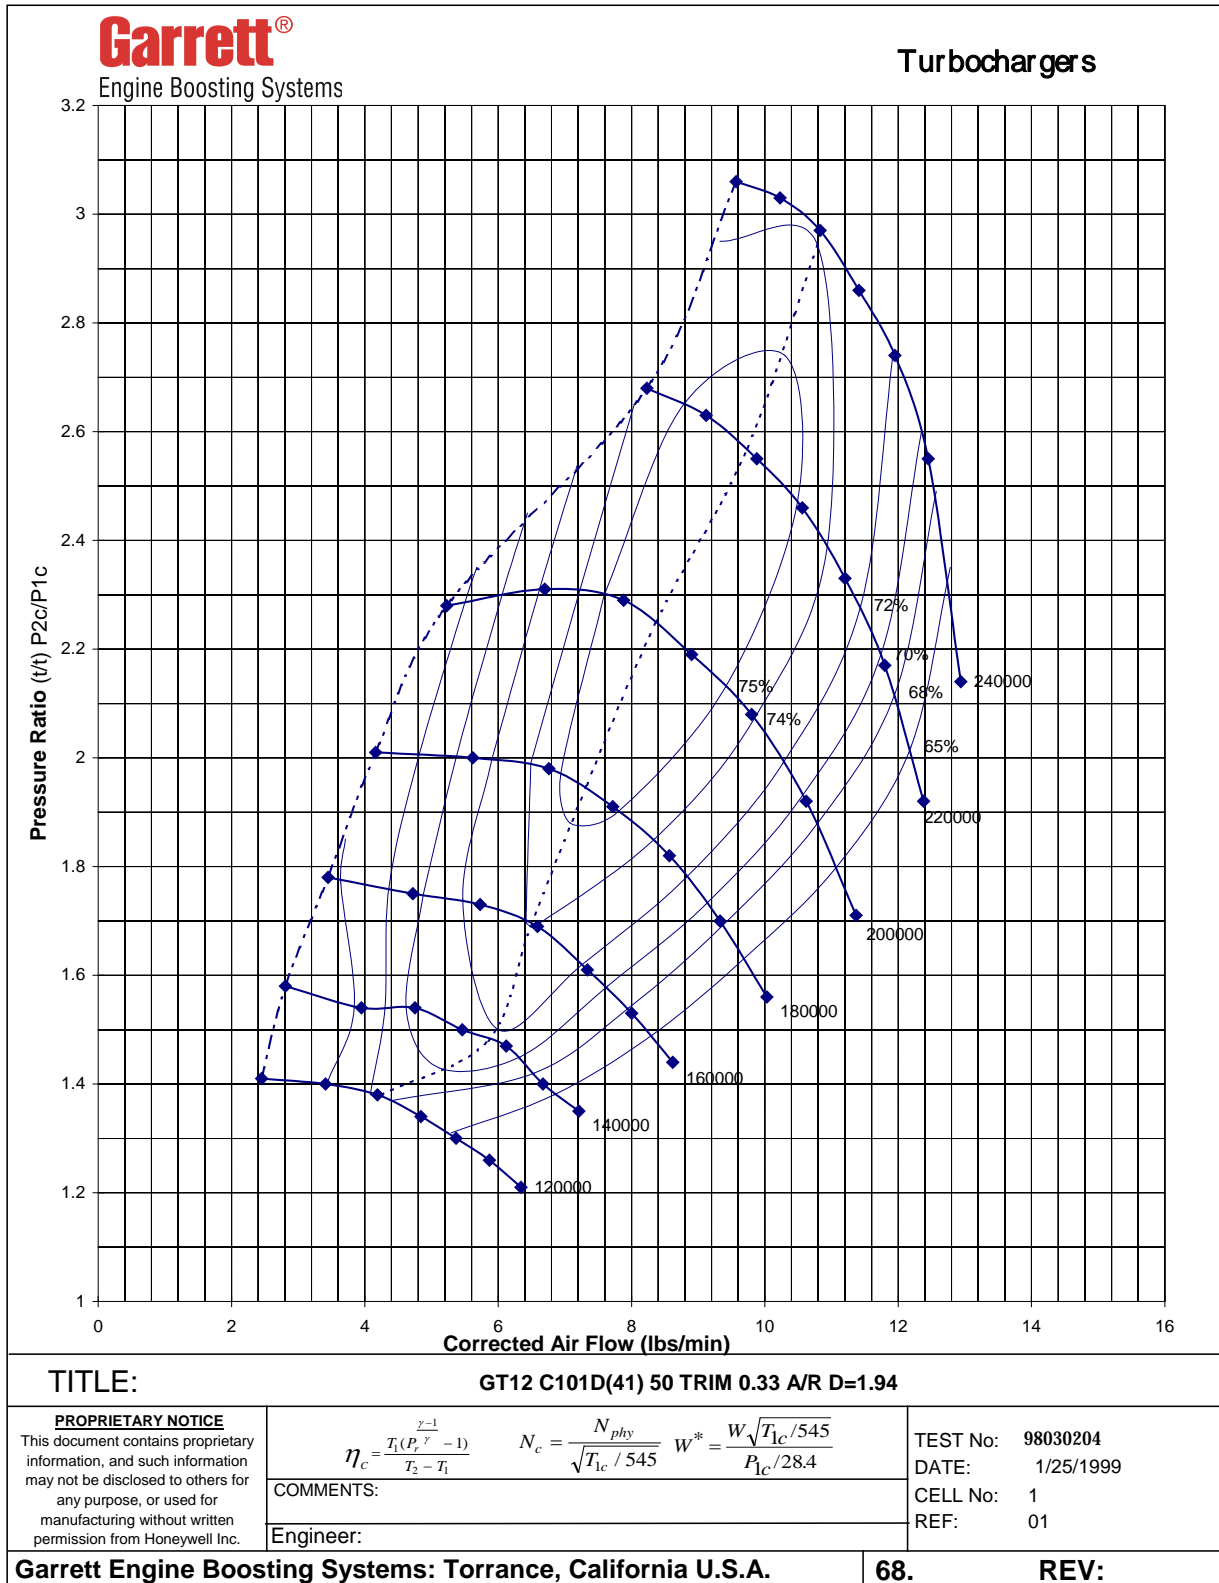

GT12 Maps:

Compressor Map

Turbine Map

GT12 Drawings

Sheet 1:

708001-0102--D-.pdf

Sheet 2:

708001-0202--D-.pdf