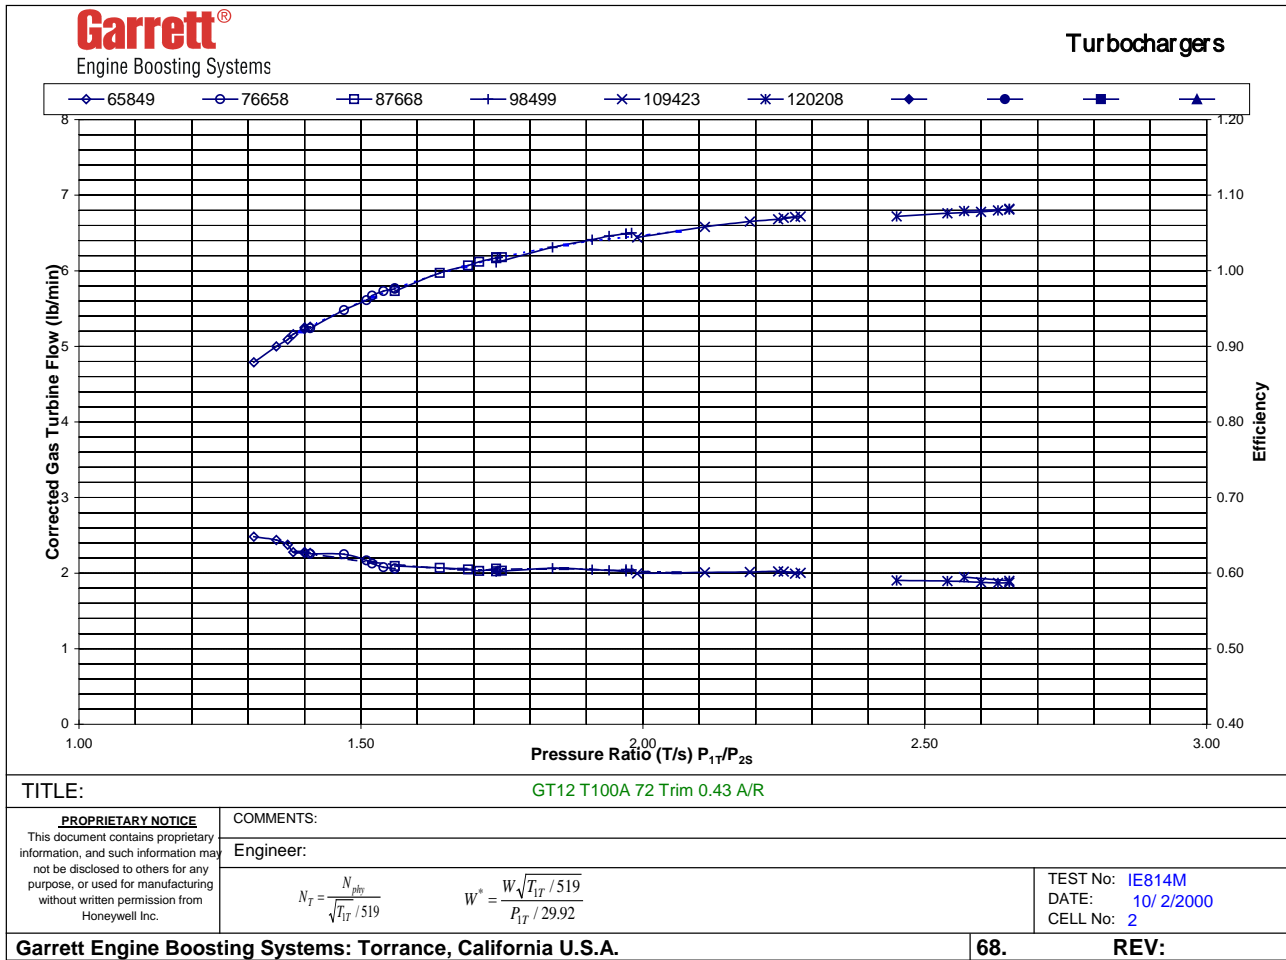

GT12 Maps:

Compressor Map

Turbine Map

GT12 Drawings

Sheet 1:

708001-0102--D-.pdf

Sheet 2:

708001-0202--D-.pdf